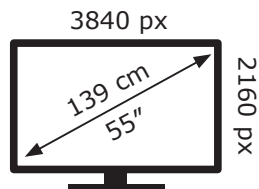

ENERGY

LG Electronics

55NANO803NA

98 kWh/1000h

ABCDEF**G**

124 kWh/1000h

2019/2013